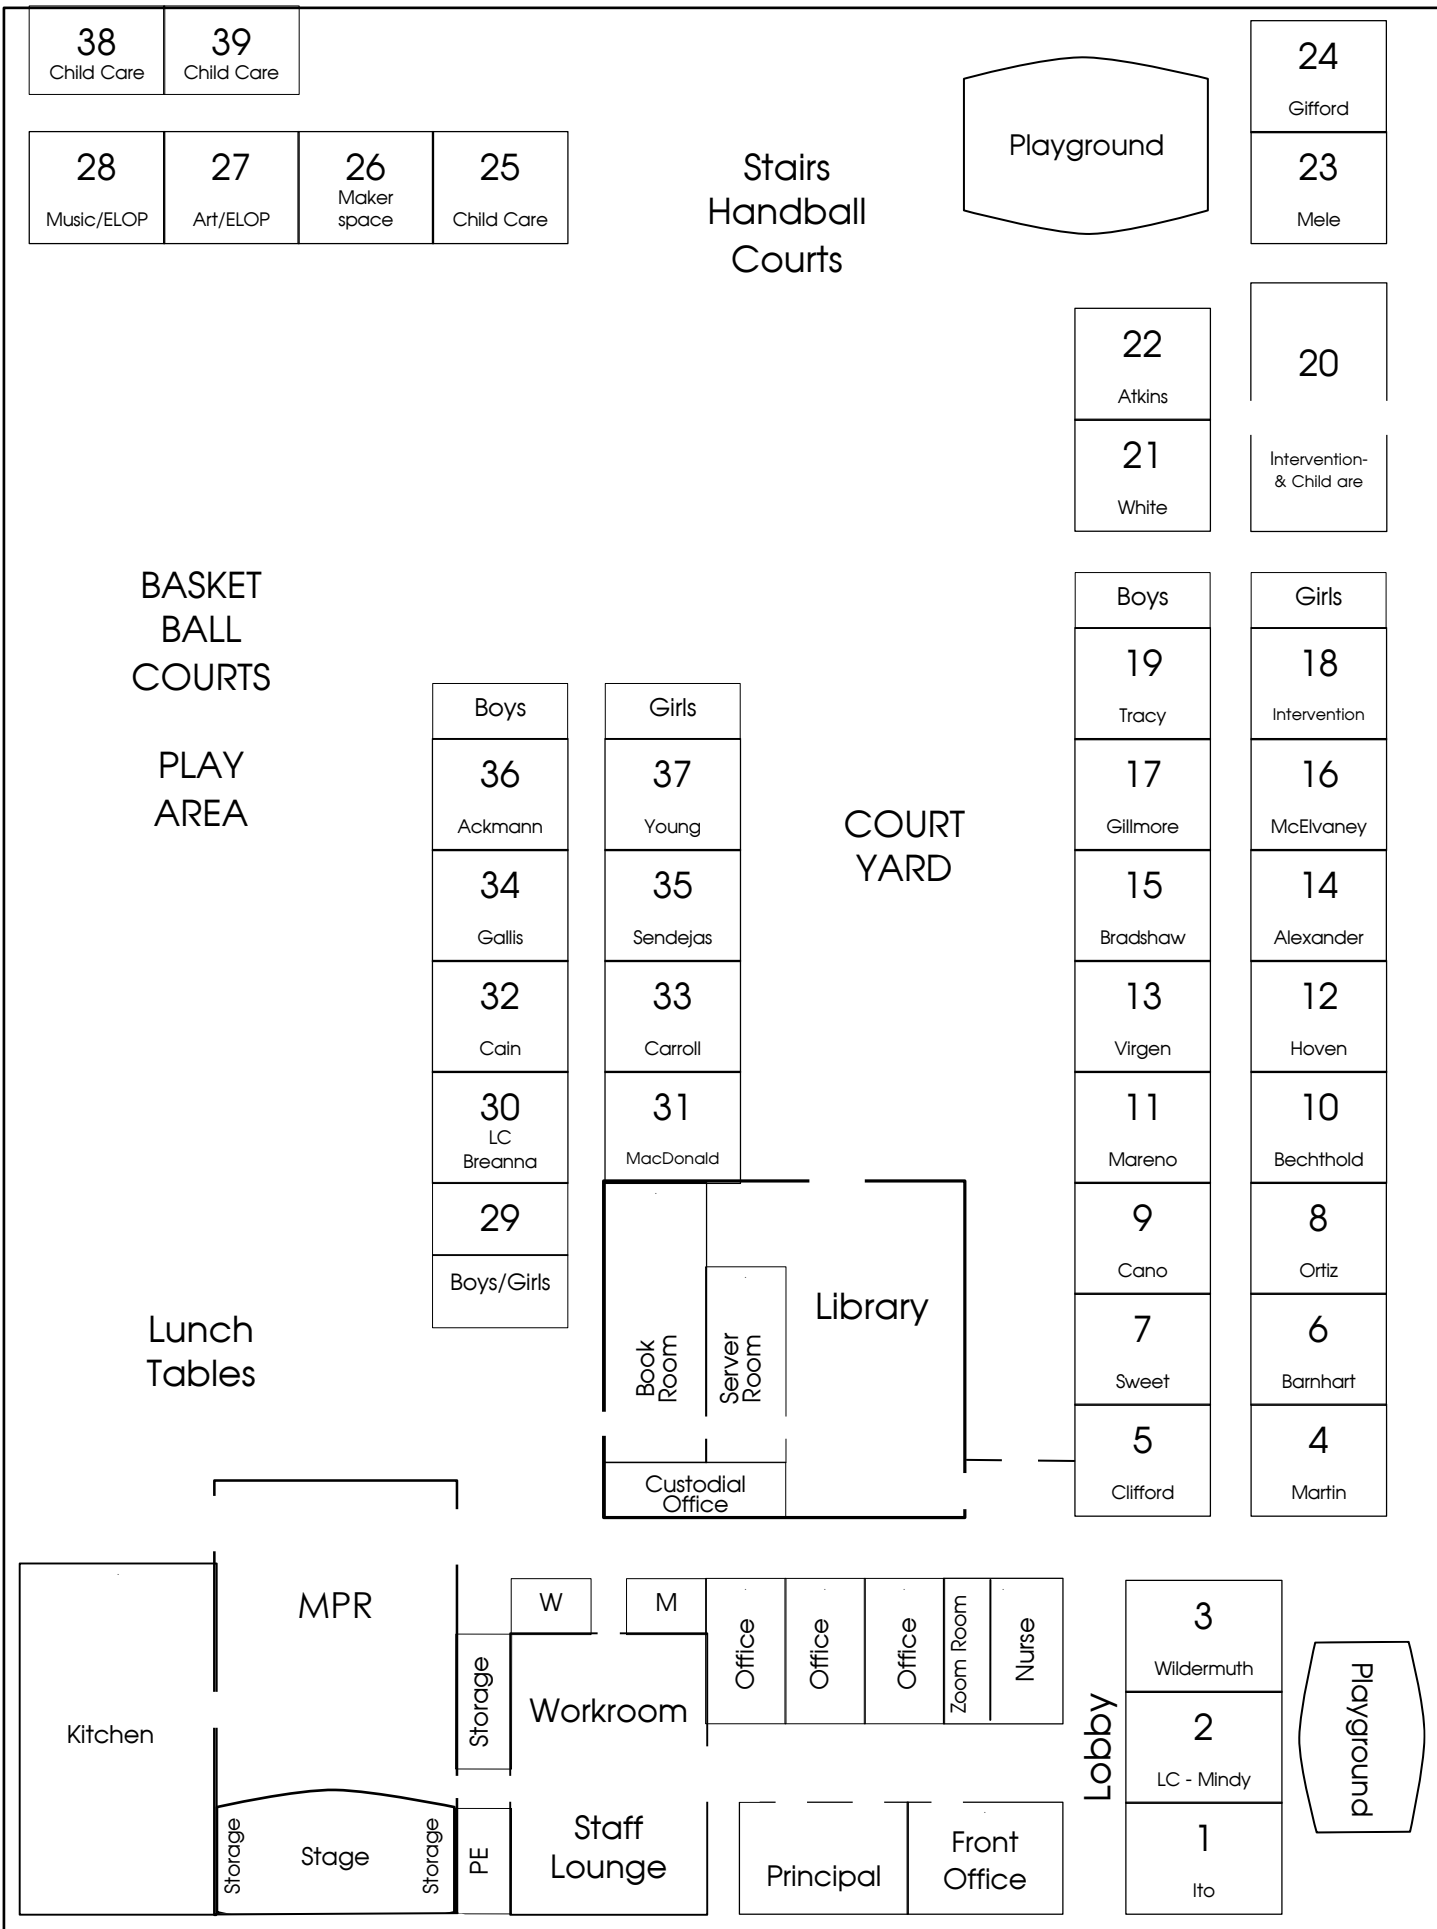

Lang Ranch Elementary Site Map ♦ 2023-2024

Knightsbridge

Sandhurst

Whitechapel